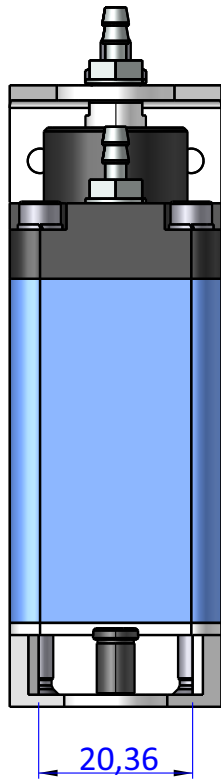

THE PROPERTY OF THE DRAWING IS ESTABLISHED BY LAW. IT IS FORBIDDEN TO PRODUCE OR SHOW IT TO THIRD PART. WITHOUT A WRITTEN AGREEMENT.

DESIGNED FROM	REVIEW
FPS Automation	A

DATE	WEIGHT
02/11/2020	0,210kg

CODE
VES.GTNY10

Format A4

UNI 936-76

GENERAL TOLERANCE

UNI - ISO 2768

CLASSE f

DESCRIPTION

VES.GTNY10