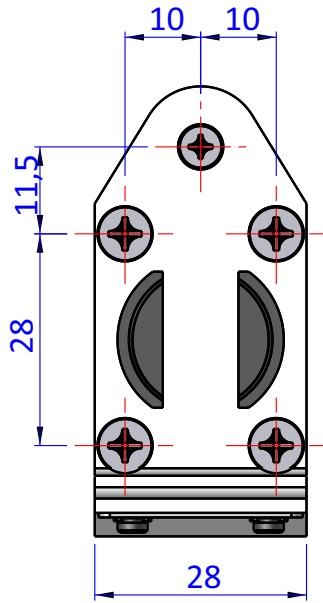

THE PROPERTY OF THE DRAWING IS ESTABLISHED BY LAW. IT IS FORBIDDEN TO PRODUCE OR SHOW IT TO THIRD PART. WITHOUT A WRITTEN AGREEMENT.

DESIGNED FROM	REVIEW
FPS Automation	A

DATE	WEIGHT
02/11/2020	0,210kg

CODE
VES.GTNY10

Format A4

UNI 936-76

GENERAL TOLERANCE

UNI - ISO 2768

CLASSE f

DESCRIPTION

VES.GTNY10