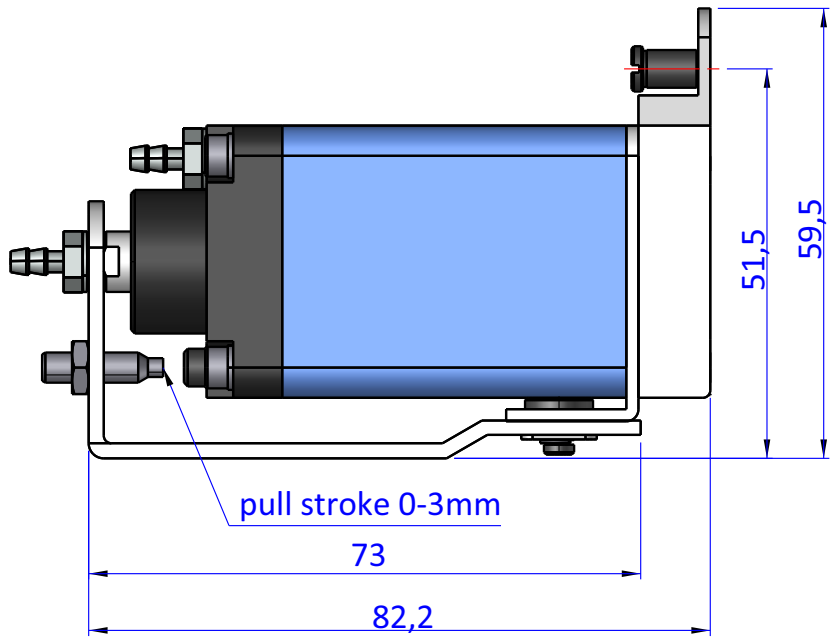

THE PROPERTY OF THE DRAWING IS ESTABLISHED BY LAW. IT IS FORBIDDEN TO PRODUCE OR SHOW IT TO THIRD PART. WITHOUT A WRITTEN AGREEMENT.

DESIGNED FROM	REVIEW
FPS Automation	A

DATE	WEIGHT
02/11/2020	0,210kg

CODE
VES.GTNY10

Format A4

UNI 936-76

GENERAL TOLERANCE

UNI - ISO 2768

CLASSE f

DESCRIPTION

VES.GTNY10